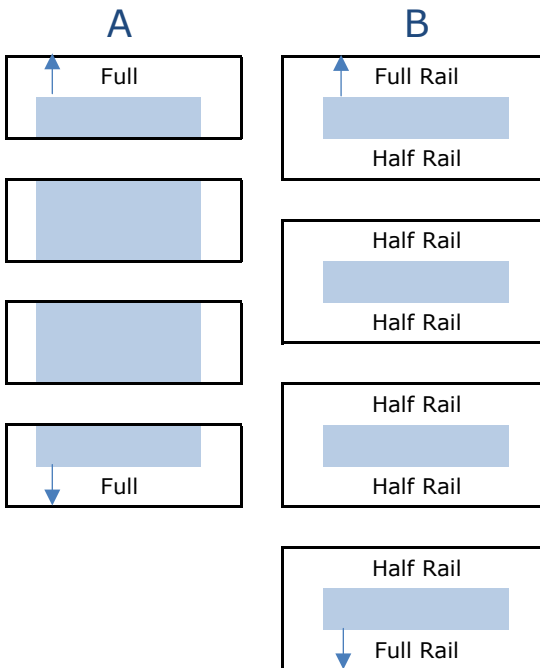

DRAWER SYSTEM

Line	Type	Qty	Drawer Heights (mm)				Width (mm)	NO EDGE			
	A/B							T	B	L	R
A											
B											
C											
D											
E											
F											
G											
H											

PLEASE NOTE: Alterations and cancellations must be made within four hours of the order being placed. **Changes after this time will incur the full charge.**