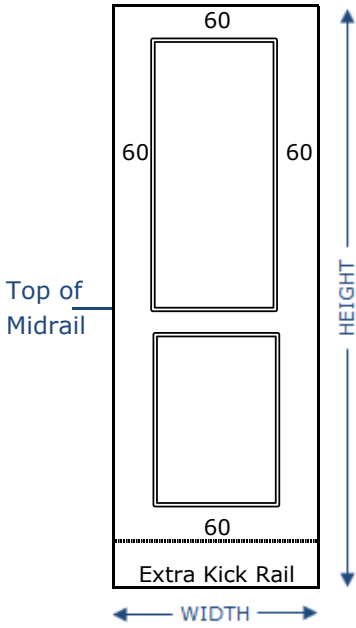

2mm EDGE

TICK

2mm Radius

3mm EDGE

TICK

3mm Radius

PLEASE NOTE: Alterations and cancellations must be made within four hours of the order being placed.
Changes after this time will incur the full charge.

PANTRY DOORS

Line	Qty	Height (mm)	Width (mm)	Top of Midrail (mm)	Midrail (mm)		Extra Kick Rail (mm)	NO EDGE			
					Single	Double		T	B	L	R
					(60mm)	(120mm)					
A											
B											
C											
D											
E											
F											
G											
H											

BAR PANELS

Line	Qty	Height (mm)	Width (mm)	Extra Kick Rail (mm)	Number of Profiles	NO EDGE			
						T	B	L	R
A									
B									
C									
D									

DRAWER SYSTEM

Line	Type	Qty	Drawer Heights (mm)				Width (mm)	NO EDGE			
	A/B							T	B	L	R
A											
B											
C											
D											
E											
F											
G											
H											