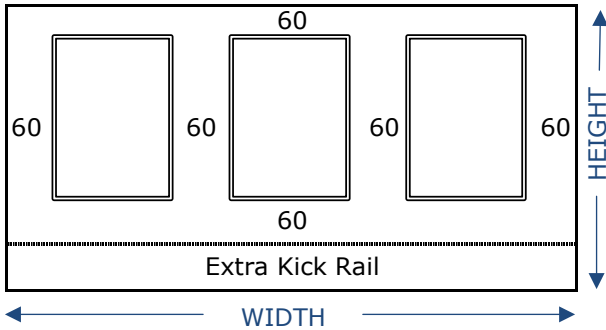

BAR PANELS

Line	Qty	Height (mm)	Width (mm)	Extra Kick Rail (mm)	Number of Profiles	NO EDGE			
						T	B	L	R
A									
B									
C									
D